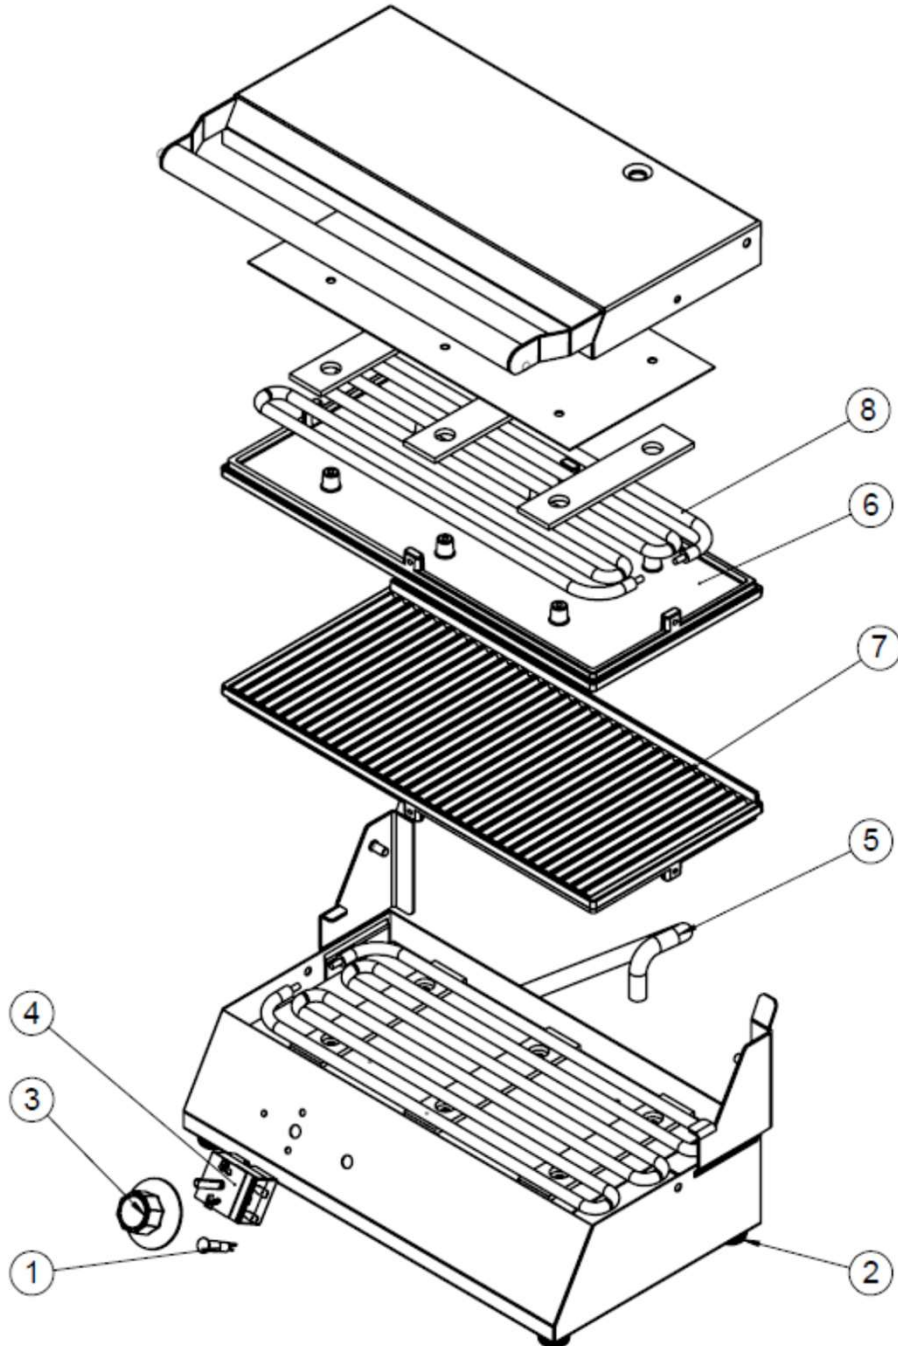

SPARE PARTS PRICE LIST

EN

Combi Toaster

TL5602

samt:

TL5603

TM05

TL5272

SPARE PARTS PRICE LIST

Combi Toaster

TL5602

Pos.	Product No.	Description
1	83-07507	GLOW LAMP YELLOW Ø9 400V 300MM
2	81-06027	FEET BLACK Ø22,5 x 11
3	83-07800	PAN TL5602 W. EDGE W. TEFLON
4	83-08206	THERMOSTAT 50-250GR 1-POL
5	83-08194	FKI SPRING/DIAMETER 12mm
6	83-07794	PAN TL5602 NO RIM
7	83-07795	TEFLON COATED PAN WITH NO EDGES TL5602
7	83-08195	PAN FOR COMBITOASTER WITH TEFLON
8	83-07796	HEAT ELEMENT TL5602/TM05 0,8kW/230V
8	83-08208	HEAT ELEMENT TL52-/TL5410 1,0kW/230V