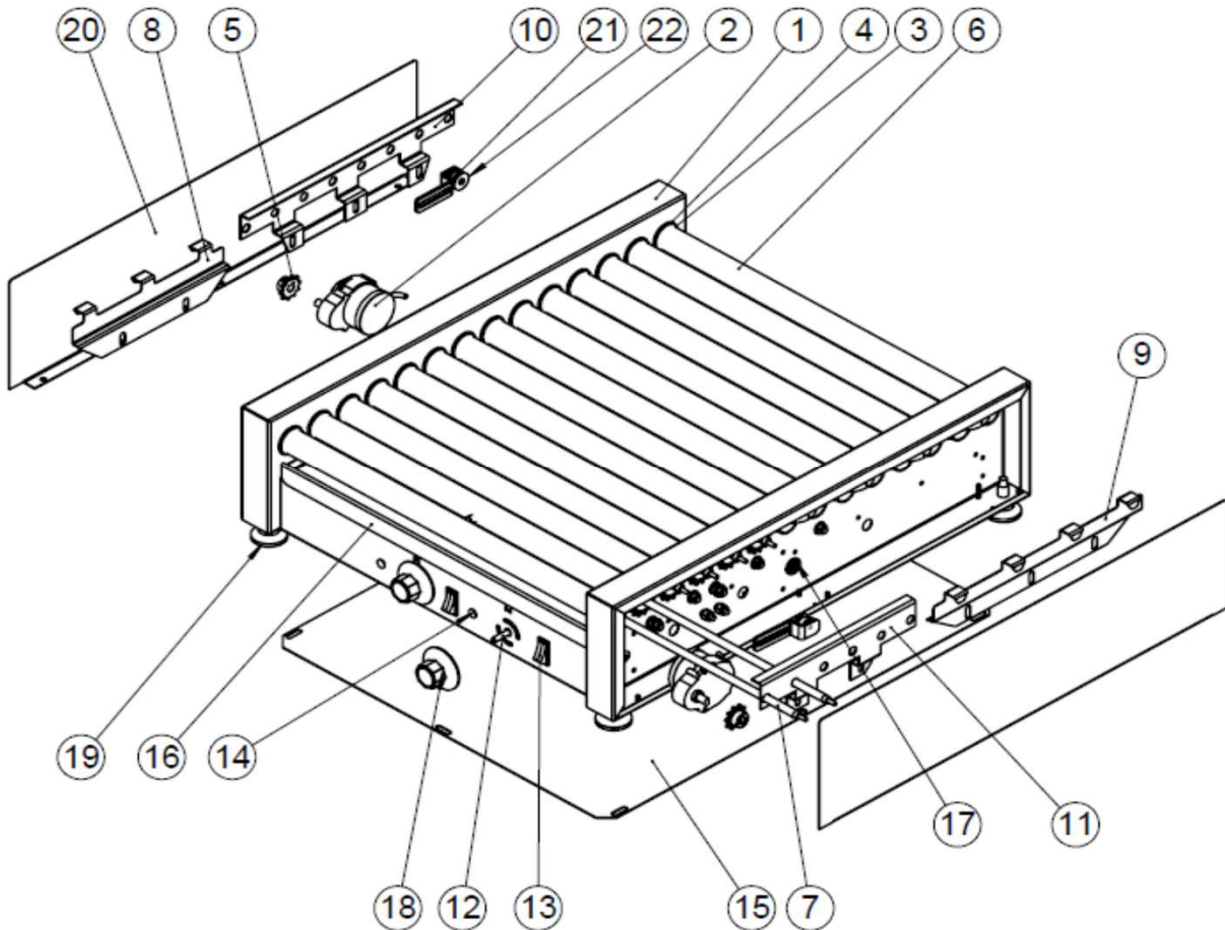

SPARE PARTS PRICE LIST

EN

Roller Grill

GL-R45

Gælder for:

- GL 6 - 450mm
- GL 8 - 450mm
- GL 10 - 450mm
- GL 12 - 450mm
- GL 14 - 450mm
- GL 16 - 450mm

SPARE PARTS PRICE LIST

Roller Grill

GL-R45

Pos.	Product No.	Description
1	17-00003	NOT A SPAREPART
2	83-10000	FKI GEARMOTOR FOR ROLLERGRILL SAIA
3	83-08950	BEARING TEFLON FOR ROLLERGRILL
4	81-06085	FKI O-RING SILICONE ROLLERGRILL
4a	81-06067	SEPERATOR FOR GREASE FOR DRIVE SHAFT V-
5	83-08584	CHAIN WHEEL NAV 05B1 Z10 Ø8 M5 pinol
6	83-08811	ROLL GL-R45 AISI304 MB
6a	83-08796	ROLL WITH TEFLON GL_45RT
6b	83-09107	ROLL GL-R45 AISI304 MB OVAL
6c	83-09091	ROLL GL-RTA45 ALU/TEFLON
7	83-08853	HEAT ELEMENT GL-R45 03kW/230V
8	83-08938	HOLDING BRACKET GL6
9	83-08946	HOLDING BRACKET GL8
9	83-08958	FITTING HEATING ELEMENT GL4
9	83-08807	MOUNT HEATING ELEMENT GL10
10	83-08956	GUIDE RAIL GL4 HEATING ELEMENT / CHAIN
10	83-08948	GUIDING BRACKET GL8
11	83-08935	GUIDING BRACKET GL6
11	83-08806	STEERING RAIL GL10 HEATING ELEMENT/CHA
12	83-08854	ENERGY REGULATOR 230V 12A
13	83-07505	CUT-OUT 1-POL RED LAMP 230V
14	83-07507	GLOW LAMP YELLOW Ø9 400V 300MM
15	83-08934	BOTTOM PLATE GL6/45
15a	83-08964	BOTTOM PLATE GL8R45
15b	83-08799	BOTTOM PLATE GL10/45
15c	83-08944	BOTTOM PLATE GL14R45
15d	83-09054	BOTTOM PLATE GL16/45
16	83-08933	GREASE TRAY GL6/45
16a	83-08963	FAT TRAY GL8R45
16b	83-08797	GREASE TRAY GL10/45
16c	83-08943	FAT TRAY GL14R45
16d	83-09053	GREAS TRAY GL16/45
17	84-00042	LEAD IN RUBBER ø11/15/19
18	83-08855	TWIST FOR ENERGY REGULATOR (ROLLERGRIL
19	82-06510	FEET, ADJUSTABLE
20	83-08939	SIDE SHIELD GL6
20a	83-08955	SIDE COVER ROLLERGRILL GL8
20b	83-08803	SIDE SHIELD GL10

20c	83-08941	SIDE COVER ROLLERGRILL GL14
20d	83-09051	SIDE SHIELD GL16
21	83-08808	TIGHTEN CHAIN GL-R COMP. ROLLS
22	83-08070	CHAIN TENSION BRACKET
	83-09523	CHAIN FOR ROLLER GRILL GL4 05B1 x 64
	83-09524	ROLLER CHAIN GL6
	83-09525	ROLLER CHAIN GL8