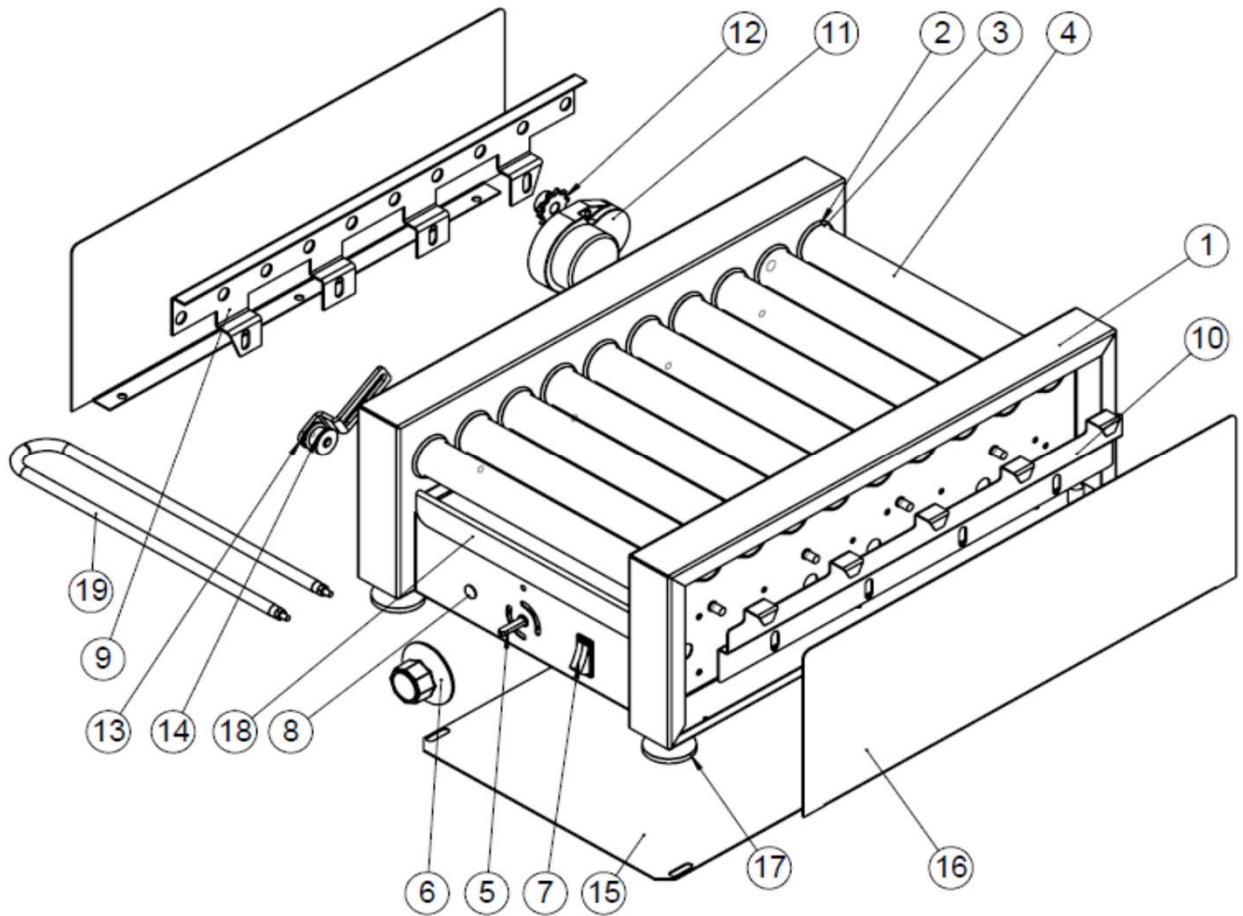

SPARE PARTS PRICE LIST

EN

Roller Grill

GL-R22

Gælder for:

- GL 6 - 220mm
- GL 8 - 220mm
- GL 10 - 220mm
- GL 12 - 220mm
- GL 14 - 220mm
- GL 16 - 220mm

SPARE PARTS PRICE LIST

Roller Grill

GL-R22

Pos.	Product No.	Description
1	17-00003	NOT A SPAREPART
2	83-08950	BEARING TEFLON FOR ROLLERGRILL
3	81-06085	FKI O-RING SILICONE ROLLERGRILL
3a	81-06067	SEPERATOR FOR GREASE FOR DRIVE SHAFT V-
4	83-08869	ROLL GL-R22 AISI304 MB
4a	83-08805	ROLL GL-RT22 WITH TEFLON
5	83-08854	ENERGY REGULATOR 230V 12A
6	83-08855	TWIST FOR ENERGY REGULATOR (ROLLERGRIL
7	83-07505	CUT-OUT 1-POL RED LAMP 230V
8	83-07507	GLOW LAMP YELLOW Ø9 400V 300MM
9	83-08956	GUIDE RAIL GL4 HEATING ELEMENT / CHAIN
9	83-08935	GUIDING BRACKET GL6
9a	83-08948	GUIDING BRACKET GL8
9b	83-08806	STEERING RAIL GL10 HEATING ELEMENT/CHAIN
10	83-08958	FITTING HEATING ELEMENT GL4
10a	83-08938	HOLDING BRACKET GL6
10b	83-08946	HOLDING BRACKET GL8
10c	83-08807	MOUNT HEATING ELEMENT GL10
11	83-10000	FKI GEARMOTOR FOR ROLLERGRILL SAIA
12	83-08584	CHAIN WHEEL NAV 05B1 Z10 Ø8 M5 pinol
13	83-08808	TIGHTEN CHAIN GL-R COMP. ROLLS
14	83-08070	CHAIN TENSION BRACKET
15	17-00003	NOT A SPAREPART
16	17-00003	NOT A SPAREPART
17	82-06510	FEET, ADJUSTABLE
18	83-08802	GREASE TRAY GL10/22
18a	83-09818	GREASE TRAY GL12R22
19	83-08850	HEATING ELEMENT GL-R22 0,3
	83-08078	CHAIN FOR ROLLERGRILL/TOASTER M8x3 MTF