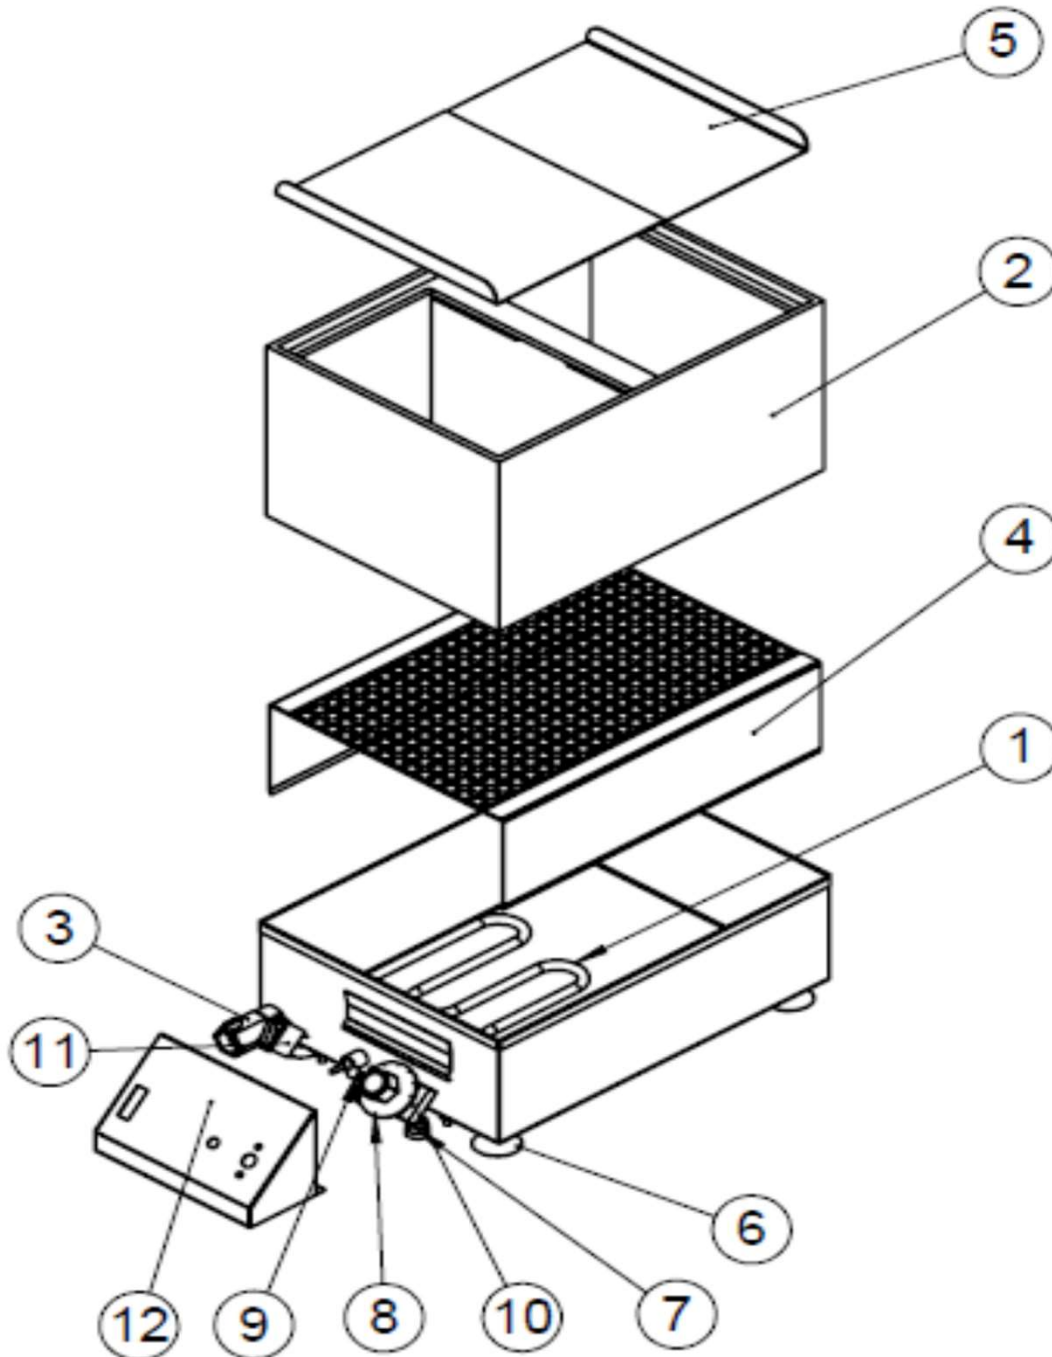

## SPARE PARTS PRICE LIST

### Steamer

CL3050

Pos.	Product No.	Description
1	83-08454	HEATING ELEMENT CL-A1/3016 1,5kW /230V
2	81-05576	GLASS STEAM BOILER CL3050
3	81-05587	BALLOFIX BALL VALVE 1/2" COOKER
4	83-09427	GRATE NO PARTITION CL3050 COMPLETE
5	01-30550	LID CL3050 STEAMBOILER
6	81-06028	BLACK PLASTIC FEET 6028 GLIDES
7	72-03570	FKI CABLE INLET
8	72-03628	TWIST FOR THERMOSTAT 30-110 DEGREE C
9	83-07507	GLOW LAMP YELLOW Ø9 400V 300MM
10	72-03623	THERMOSTAT 30-110 DEGREE C 1-POL
11	83-07509	SWITCH 1-POL RED LIGHT 230V "0/1"
12	83-10717	ELECTRONIC CONTROL HOUSING - COOKER