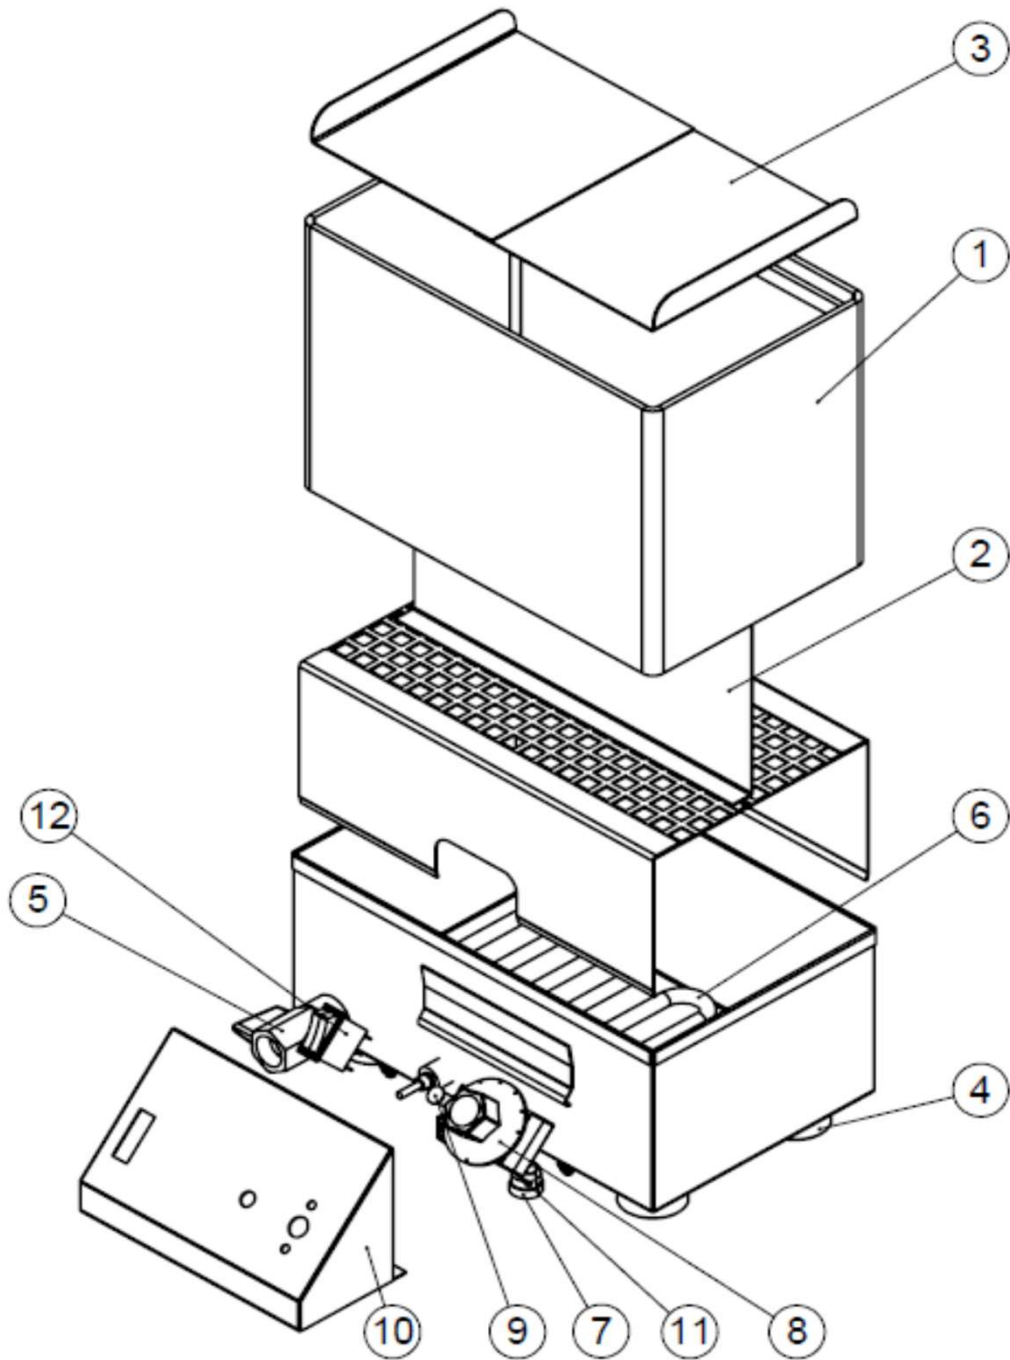

SPARE PARTS PRICE LIST

EN

Steamer

CL2530

SPARE PARTS PRICE LIST

Steamer

CL2530

Pos.	Product No.	Description
1	81-05642	GLASS CL2530
2	81-05646	GRATE CL2530
3	81-05643	LID CL2530
4	81-06028	BLACK PLASTIC FEET 6028 GLIDES
5	81-05587	BALLOFIX BALL VALVE 1/2" COOKER
6	83-09100	HEATELEMENT CL14100B/CL2530 0,75kW
7	72-03570	FKI CABLE INLET
8	72-03628	TWIST FOR THERMOSTAT 30-110 DEGREE C
9	83-07507	GLOW LAMP YELLOW Ø9 400V 300MM
10	83-10717	ELECTRONIC CONTROL HOUSING - COOKER
11	72-03623	THERMOSTAT 30-110 DEGREE C 1-POL
12	83-07509	SWITCH 1-POL RED LIGHT 230V "0/1"